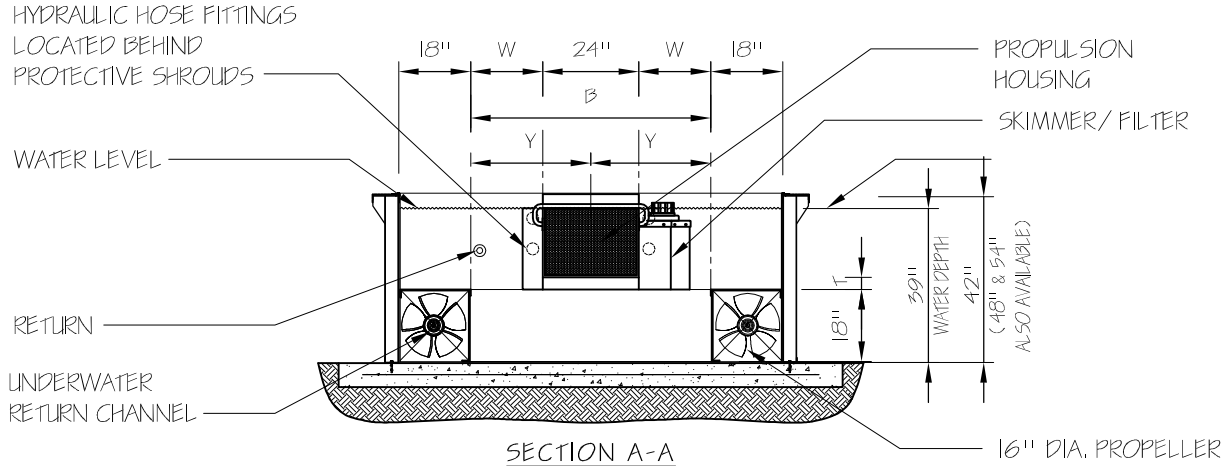

"NOMINAL DIMENSIONS"				
WIDTH	W	Y	B	(for panels heights)
7'	NOT AVAILABLE			
8' (standard)	18"	30"	5'	(42", 48", 54")
9' (optional)	24"	36"	6'	(42", 48", 54")
10' (optional)	30"	42"	7'	(42", 54" ONLY)

"NOMINAL DIMENSIONS"				
LENGTH	BR	BM	BF	(for panels heights)
12'	NOT AVAILABLE			
13' (optional)	5'	0'	5'	(42", 48", 54")
14' (standard)	5'	0'	6'	(42", 48", 54")
15' (optional)	5'	2'	5'	(42", 48", 54")
16' (optional)	5'	3'	5'	(42", 48" ONLY)

HOUSING (24" wide x 18" tall)	
HEIGHT	Throat (T)
42"	3"
48"	9"
54"	15"

ENDLESS POOLS®
SWIMMING MACHINES
1601 Dutton Mill Road, Aston PA 19014
www.endlesspools.com
swim@endlesspools.com 800-732-8660

ELITE ENDLESS POOL
(42"H PANELS SHOWN)