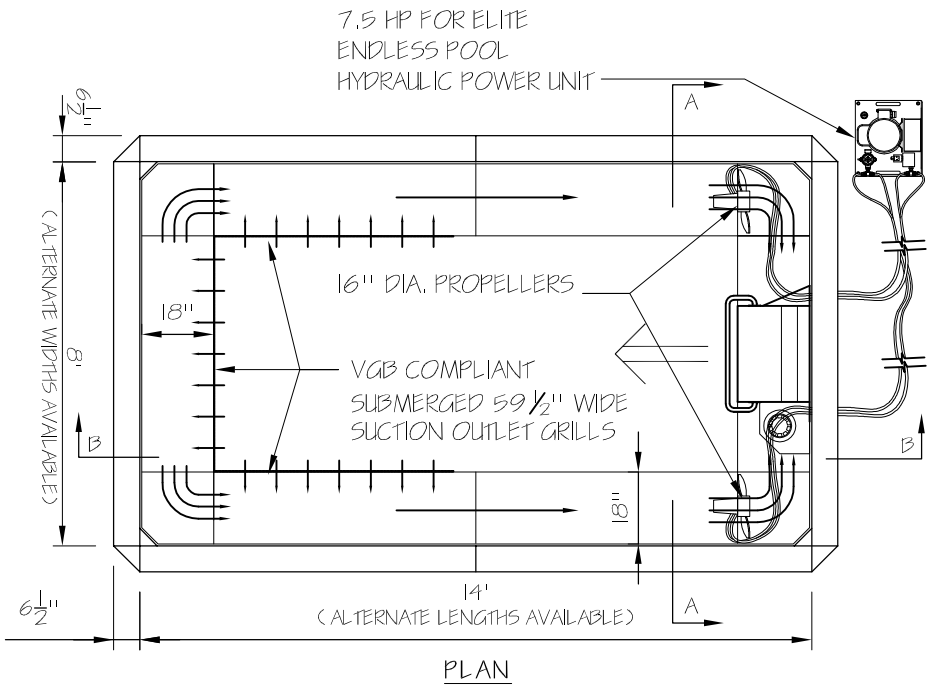

"NOMINAL DIMENSIONS"				
WIDTH	W	Y	B	(for panels heights)
7'	NOT AVAILABLE			
8' (standard)	18"	30"	5'	(42", 48", 54")
9' (optional)	24"	36"	6'	(42", 48", 54")
10' (optional)	30"	42"	7'	(42", 54" ONLY)

"NOMINAL DIMENSIONS"				
LENGTH	BR	BM	BF	(for panels heights)
12'	NOT AVAILABLE			
13' (optional)	5'	0'	5'	(42", 48", 54")
14' (standard)	5'	0'	6'	(42", 48", 54")
15' (optional)	5'	2'	5'	(42", 48", 54")
16' (optional)	5'	3'	5'	(42", 48" ONLY)

HOUSING (24" wide x 18" tall)	
HEIGHT	Throat (T)
42"	3"
48"	9"
54"	15"

ENDLESS POOLS®
SWIMMING MACHINES
1601 Dutton Mill Road, Aston PA 19014
www.endlesspools.com
swim@endlesspools.com 800-732-8660

ELITE ENDLESS POOL
(42"H PANELS SHOWN)