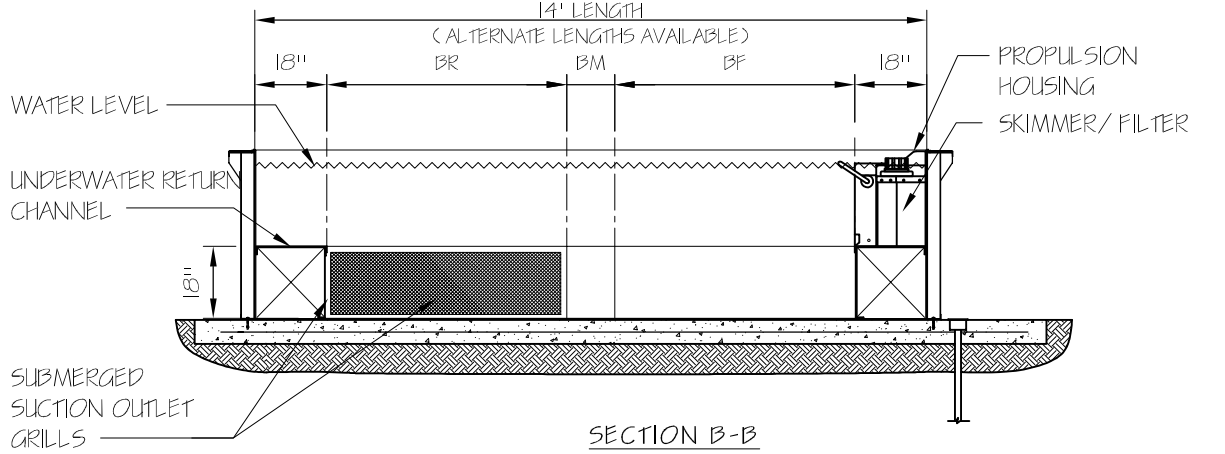

"NOMINAL DIMENSIONS"				
WIDTH	W	Y	B	(for panels heights)
7'	NOT AVAILABLE			
8' (standard)	18"	30"	5'	(42", 48", 54")
9' (optional)	24"	36"	6'	(42", 48", 54")
10' (optional)	30"	42"	7'	(42", 54" ONLY)

"NOMINAL DIMENSIONS"				
LENGTH	BR	BM	BF	(for panels heights)
12'	NOT AVAILABLE			
13' (optional)	5'	0'	5'	(42", 48", 54")
14' (standard)	5'	0'	6'	(42", 48", 54")
15' (optional)	5'	2'	5'	(42", 48", 54")
16' (optional)	5'	3'	5'	(42", 48" ONLY)

HOUSING (24" wide x 18" tall)	
HEIGHT	Throat (T)
42"	3"
48"	9"
54"	15"

ENDLESS POOLS®
SWIMMING MACHINES
1601 Dutton Mill Road, Aston PA 19014
www.endlesspools.com
swim@endlesspools.com 800-732-8660

ELITE ENDLESS POOL
(42"H PANELS SHOWN)